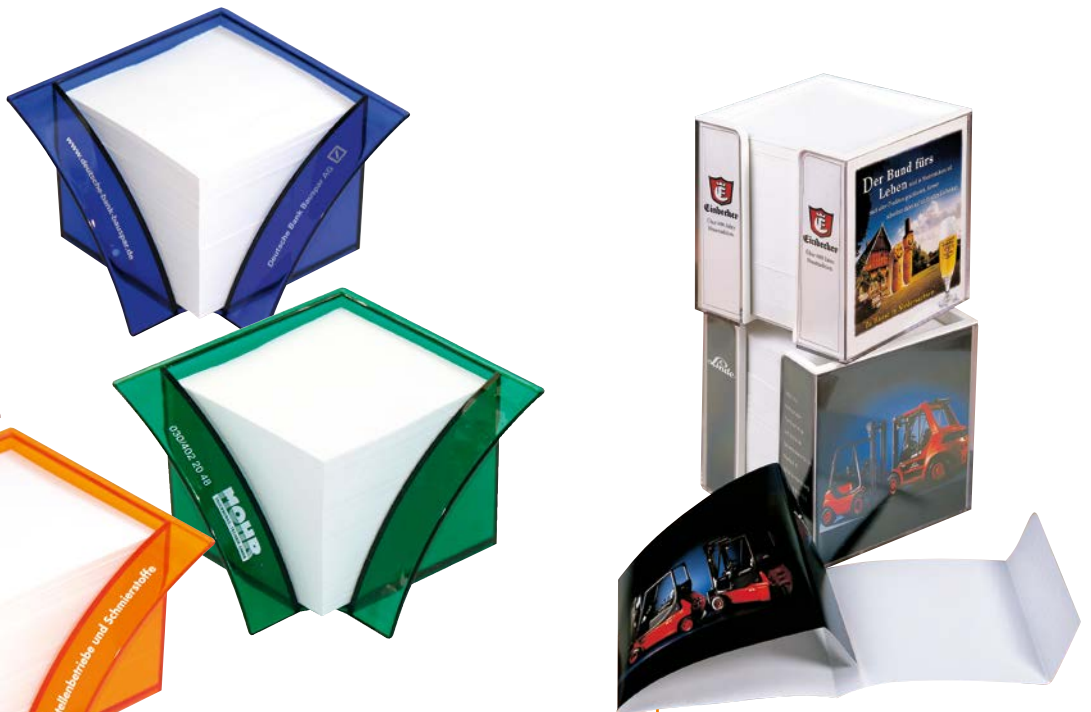

### Gift Boxes

From simple & functional to classy & prestigious.  
Made of different materials like metal, plastic etc.

# BÜRO

>1.000: 3,72 €

**2820**

**Zettelbox „Rhone“**,  
in modernem Design, Lieferung in neutraler  
Einzelverpackung.

**Slip Box „Rhone“**,  
modern design, delivery incl. individual packing.

125 x 125 x 82 mm