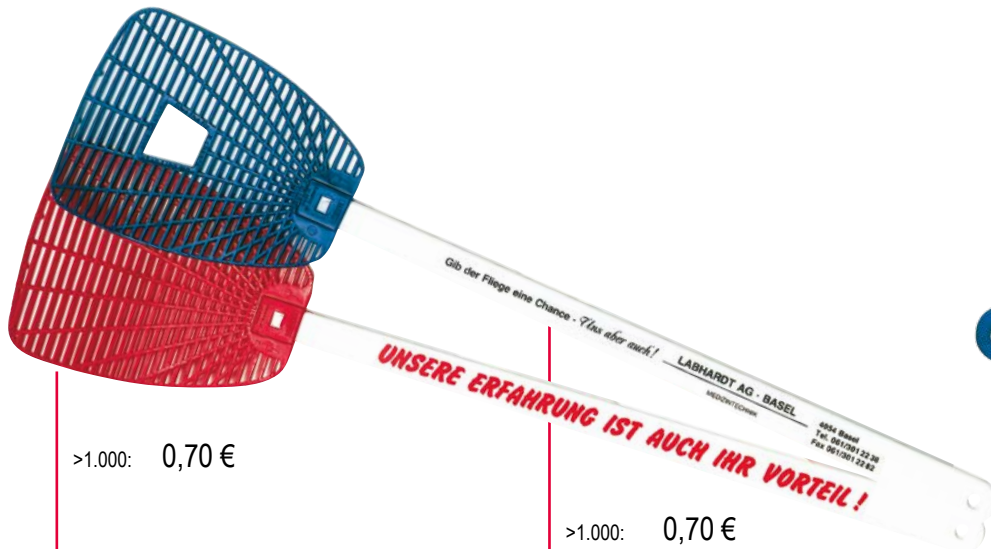

HOUSEHOLD

>1.000: 0,70 €

2040

Fliegenklatsche,
Standardausführung.

Fly Swatter,
standard version.

Stiel / handle: 335 x 20 mm,
Schlagfläche / swatter: 127 x 100 mm

>1.000: 0,70 €

2045

Fliegenklatsche,
mit „Fluchloch“.

Fly Swatter,
with "escape hole" for the fly.

Stiel / handle: 335 x 20 mm,
Schlagfläche / swatter: 127 x 100 mm