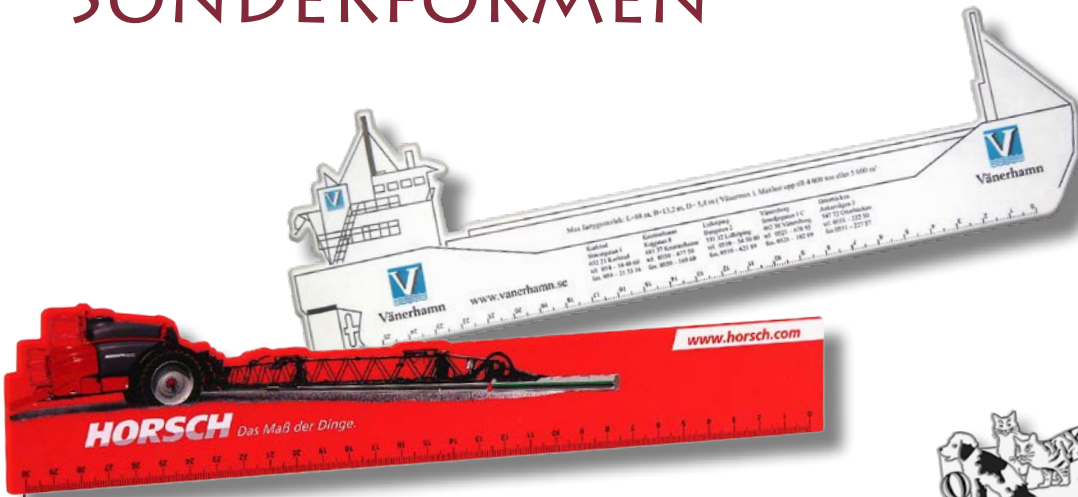

SONDERFORMEN

>1.000: 1,25 €

2310

Lineal „Goliath“,
kreieren Sie selbst Ihren unverwechselbaren Werbeträger. Die Form ist frei zu gestalten, mit oder ohne Relief.

Ruler „Goliath“,
create a ruler with your own distinctive design.

max. 310 x 65 x 3 mm